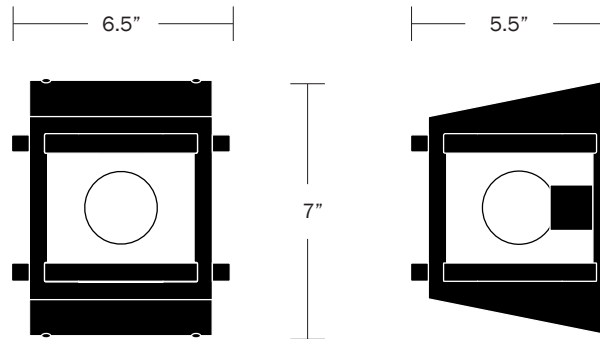

WORKSTEAD

TRELLIS SCONCE

hardwired

Description

TRELLIS SCONCE is a sculptural fixture designed to balance geometry and luminosity for exterior and interior spaces. Clad in richly patinated oxidized copper with articulated copper banding on the outside, the fixtures interior glows with hand-polished satin copper, protected by four planes of glass.

At its heart, an oversized matte porcelain globe casts a soft, ambient light, enhanced by the gentle reflection of its copper surround.

Hardware Finish

Exterior Finish Oxidized Copper
Interior Finish Satin Copper

Glass Options

Fluted Glass
Clear Glass

Dimensions

Overall Height - 7"
Overall Width - 6.5"
Overall Depth - 5.5"

Weight

5.5 lbs

Lamp

40W Incandescent Max Per Socket
(1) Tala Sphere I E12/E14 Bulb Included
2" Diameter
4.5 W Dimmable LED Bulb
40 Watt Equivalent
350 Lumens Per Bulb
2000-2800K Color Temperature
Bulb Life 15,000 Hours
110/120V, E12
220/240V, E14
UL/CE Listed
Wet Rated